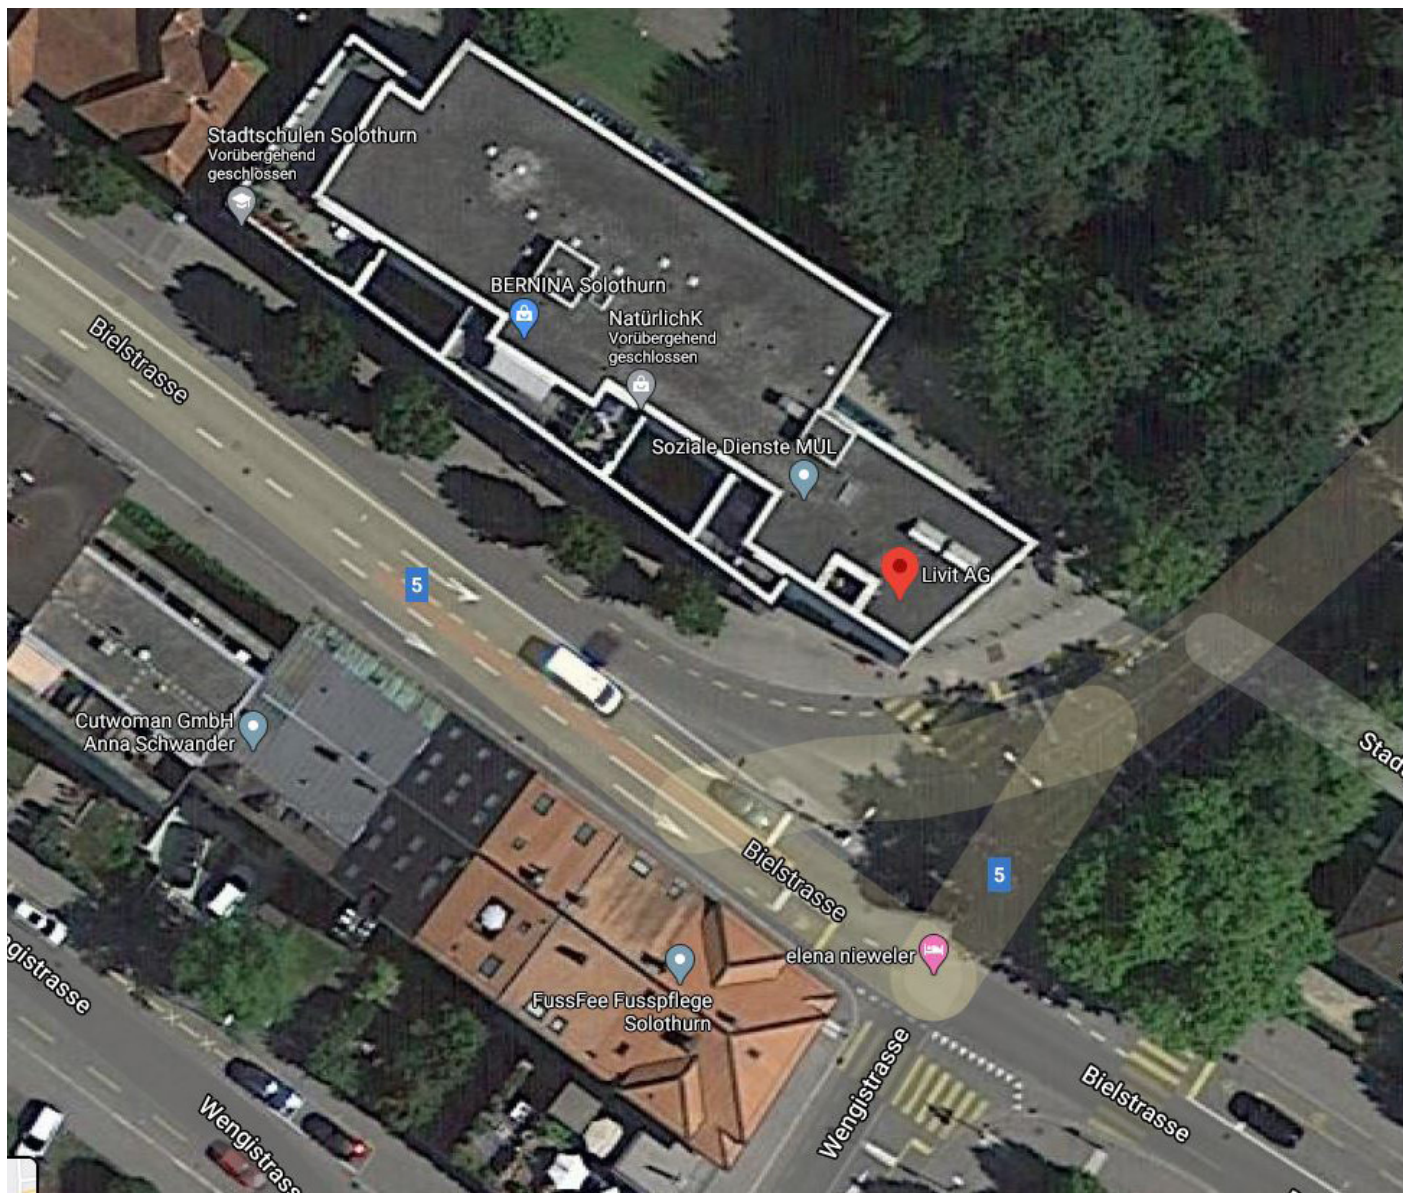

# Welcome to Solothurn

Are you travelling by car? There is a public parking garage in our building.

We look forward to your visit.

**Livit AG**  
Real Estate Management  
Bielstrasse 20  
4502 Solothurn

T +41 58 360 39 00  
solothurn@livit.ch